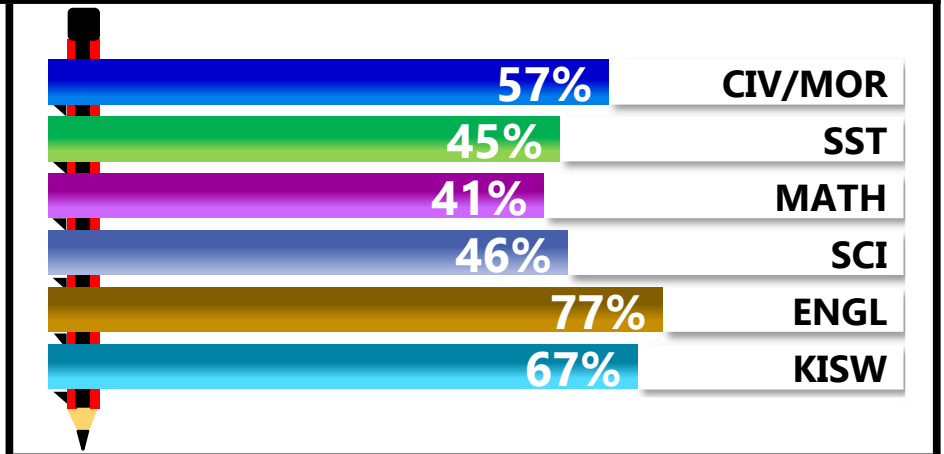

		GOOD SAMARITAN			
REGION: DAR ES SALAAM		SCHOOL AVERAGE	166.3	OVERALL GRADE	
DISTRICT: KINONDONI				C	
				CATEGORY	
				ABOVE 40	

SUBJECT PERFORMANCE ANALYSIS

SUBJECT NAME	AVG	%	RNK
ENGLISH	38.3	77%	1
KISWAHILI	33.3	67%	2
CIVIC & MORAL	28.6	57%	3
SCIENCE	23.2	46%	4
SOCIAL STUDIES	22.3	45%	5
MATHEMATICS	20.7	41%	6
BOYS/GIRLS PASS RATE			
	STD	AVG	%
BOYS	26	0.54	54%
GIRLS	21	0.46	46%