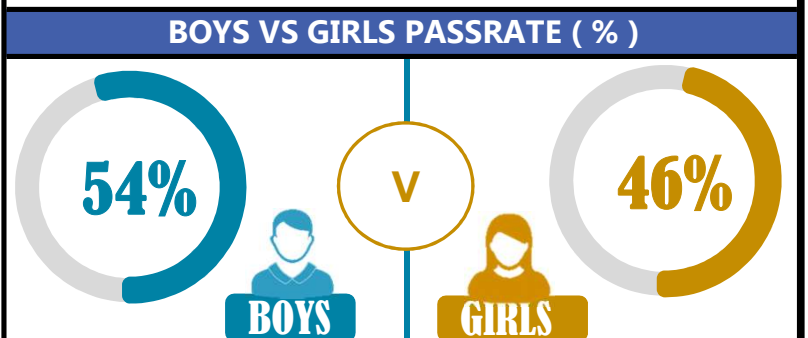

OVERALL PERFORMANCE ANALYSIS		
REGISTERED	47	100%
SEATED	44	94%
ABSENTEES	3	6%
PASSED	37	79%
FAILED	7	15%